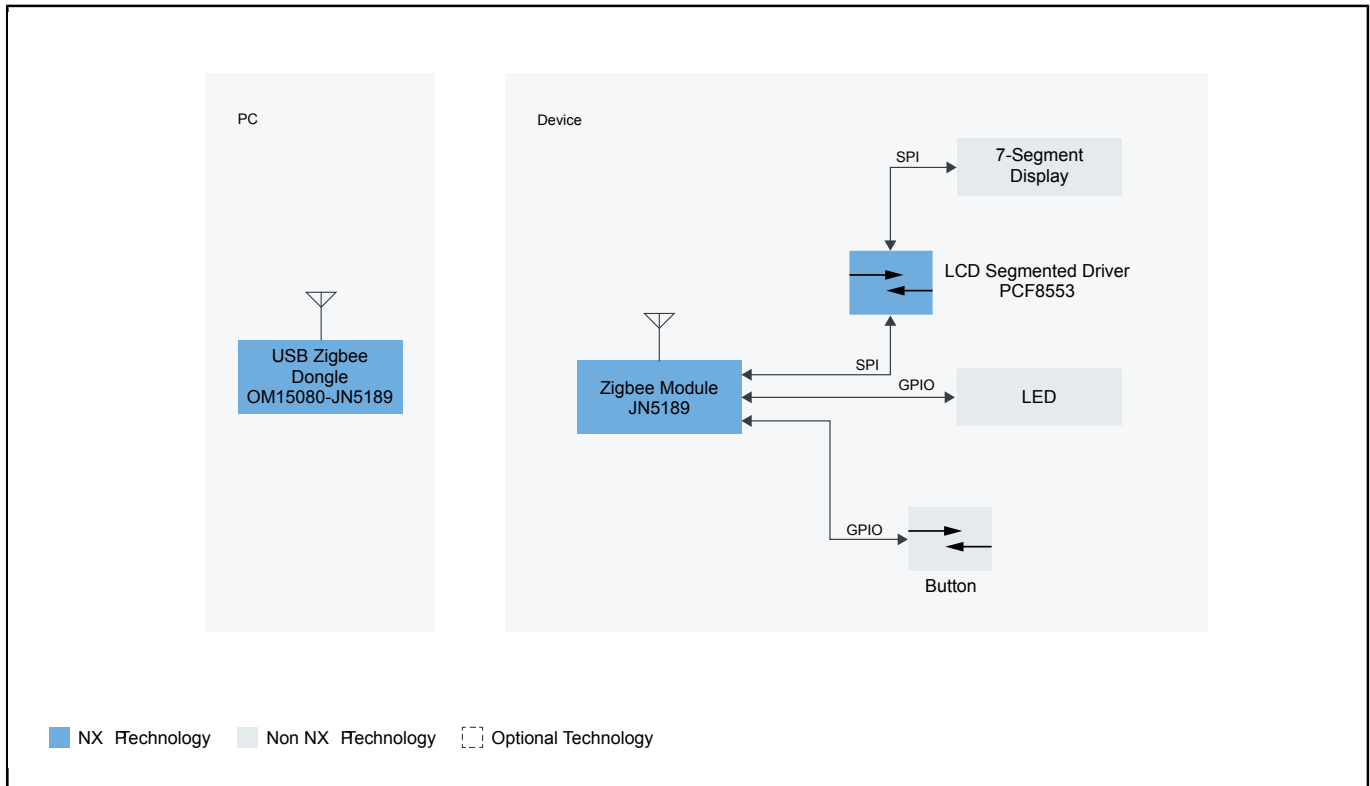

Warehouse Management

WAREHOUSE-MANAGEMENT

Last Updated: Apr 23, 2024

NXP has a long history of leadership in developing and deploying industry standards. Zigbee networks can participate in the "Internet of Things" (IoT), in both residential and commercial markets, allowing network nodes such as HVAC, lighting and security devices to be remotely monitored and controlled by devices on the Internet.

This system also keepS track of the Components stock levels and when require replenishment, it will raise a notification to the system.

Warehouse Management Block Diagram

View additional information for [Warehouse Management](#).